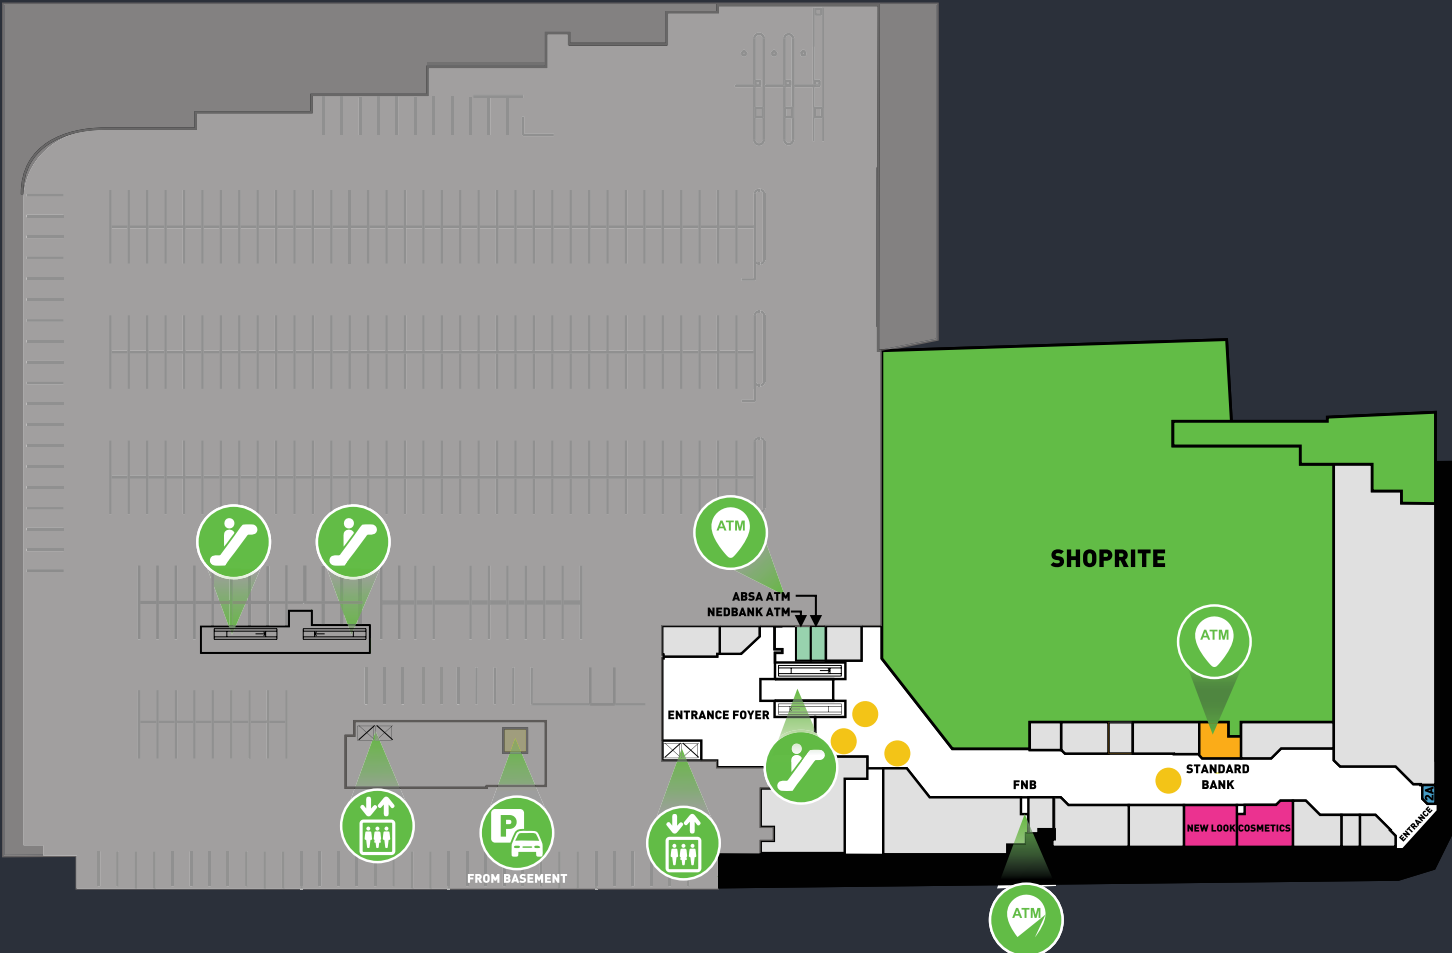

Level 1

● Exhibitions